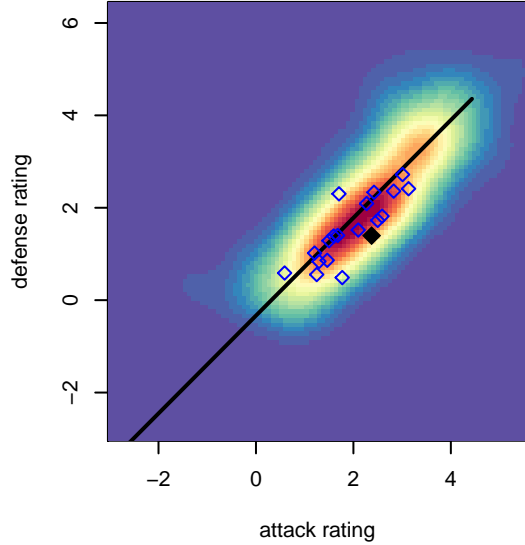

## CWSA Navy G02

Central Washington Soccer Academy  
 Yakima, WA  
 G02 total strength=1344  
 attack=10.74 defense=4.04  
 fall league = PSPL Classic East U15  
 spr league = Win PSPL Classic 2 (02) U15  
 notes= Steele 2013, Jasso 2014

**attack and defense variance (black dot)  
relative to other teams  
and top 10 in region**

**attack and defense rating  
relative to others at age  
and all opponents in last 13 months**

**Performance relative to 13 month average**