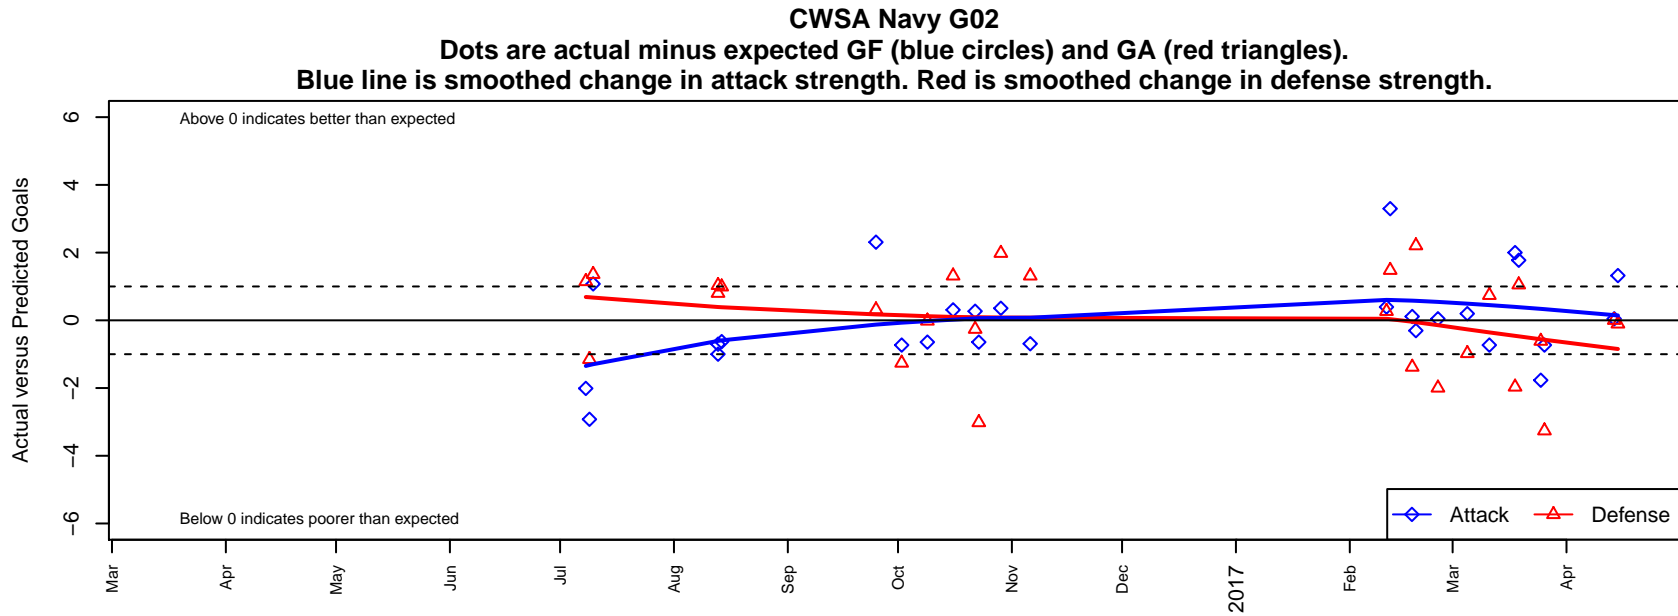

## CWSA Navy G02

Central Washington Soccer Academy  
 Yakima, WA  
 G02 total strength=1344  
 attack=10.74 defense=4.04  
 fall league = PSPL Classic East U15  
 spr league = Win PSPL Classic 2 (02) U15  
 notes= Steele 2013, Jasso 2014

**attack and defense variance (black dot)  
relative to other teams  
and top 10 in region**

**attack and defense rating  
relative to others at age  
and all opponents in last 13 months**

**Performance relative to 13 month average**