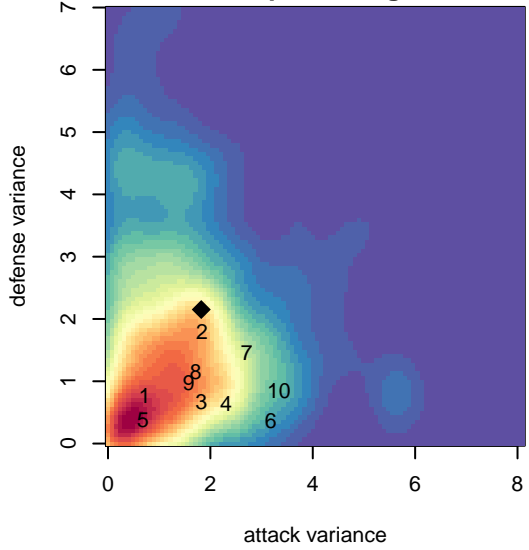

## CWSA Navy G02

Central Washington Soccer Academy  
 Yakima, WA  
 G02 total strength=1344  
 attack=10.74 defense=4.04  
 fall league = PSPL Classic East U15  
 spr league = Win PSPL Classic 2 (02) U15  
 notes= Steele 2013, Jasso 2014

**attack and defense variance (black dot)  
relative to other teams  
and top 10 in region**

**attack and defense rating  
relative to others at age  
and all opponents in last 13 months**

**Performance relative to 13 month average**