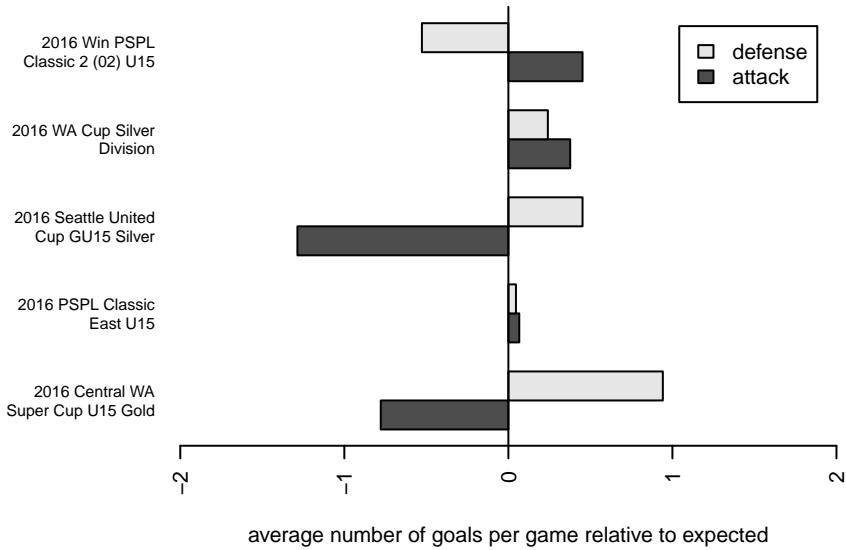

## CWSA Navy G02

Central Washington Soccer Academy  
 Yakima, WA  
 G02 total strength=1344  
 attack=10.74 defense=4.04  
 fall league = PSPL Classic East U15  
 spr league = Win PSPL Classic 2 (02) U15  
 notes= Steele 2013, Jasso 2014

alt names used:  
 CENTRAL WASHINGTON SOUNDERSG02 N/  
 CW Sounders G02 Navy  
 CWSA G02 Navy  
 CWSA G02 Navy  
 CWS G02 NAVY

Venues played:  
 2016 Seattle United Cup GU15 Silver  
 2016 Central WA Super Cup U15 Gold  
 2016 PSPL Classic East U15  
 2016 Win PSPL Classic 2 (02) U15  
 2016 WA Cup Silver Division

**attack and defense variance (black dot)  
relative to other teams  
and top 10 in region**

**attack and defense rating  
relative to others at age  
and all opponents in last 13 months**

**Performance relative to 13 month average**