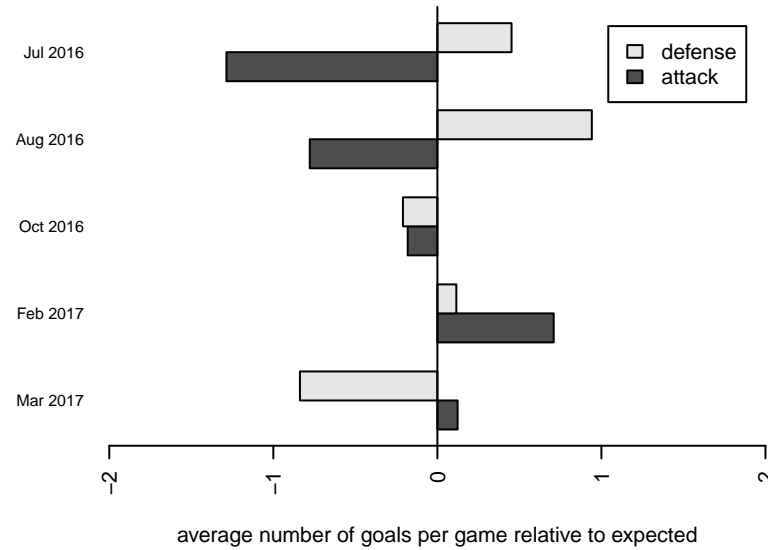

Performance relative to 13 month average