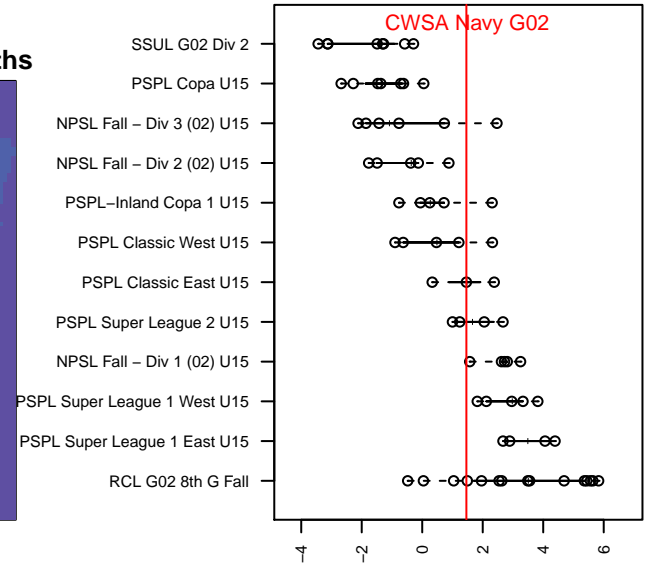

## CWSA Navy G02

Central Washington Soccer Academy  
 Yakima, WA  
 G02 total strength=1344  
 attack=10.74 defense=4.04  
 fall league = PSPL Classic East U15  
 spr league = Win PSPL Classic 2 (02) U15  
 notes= Steele 2013, Jasso 2014

alt names used:  
 CENTRAL WASHINGTON SOUNDERSG02 N/  
 CW Sounders G02 Navy  
 CWSA G02 Navy  
 CWSA G02 Navy  
 CWS G02 NAVY

Venues played:  
 2016 Seattle United Cup GU15 Silver  
 2016 Central WA Super Cup U15 Gold  
 2016 PSPL Classic East U15  
 2016 Win PSPL Classic 2 (02) U15  
 2016 WA Cup Silver Division

**attack and defense variance (black dot)  
relative to other teams  
and top 10 in region**

**attack and defense rating  
relative to others at age  
and all opponents in last 13 months**

**Performance relative to 13 month average**